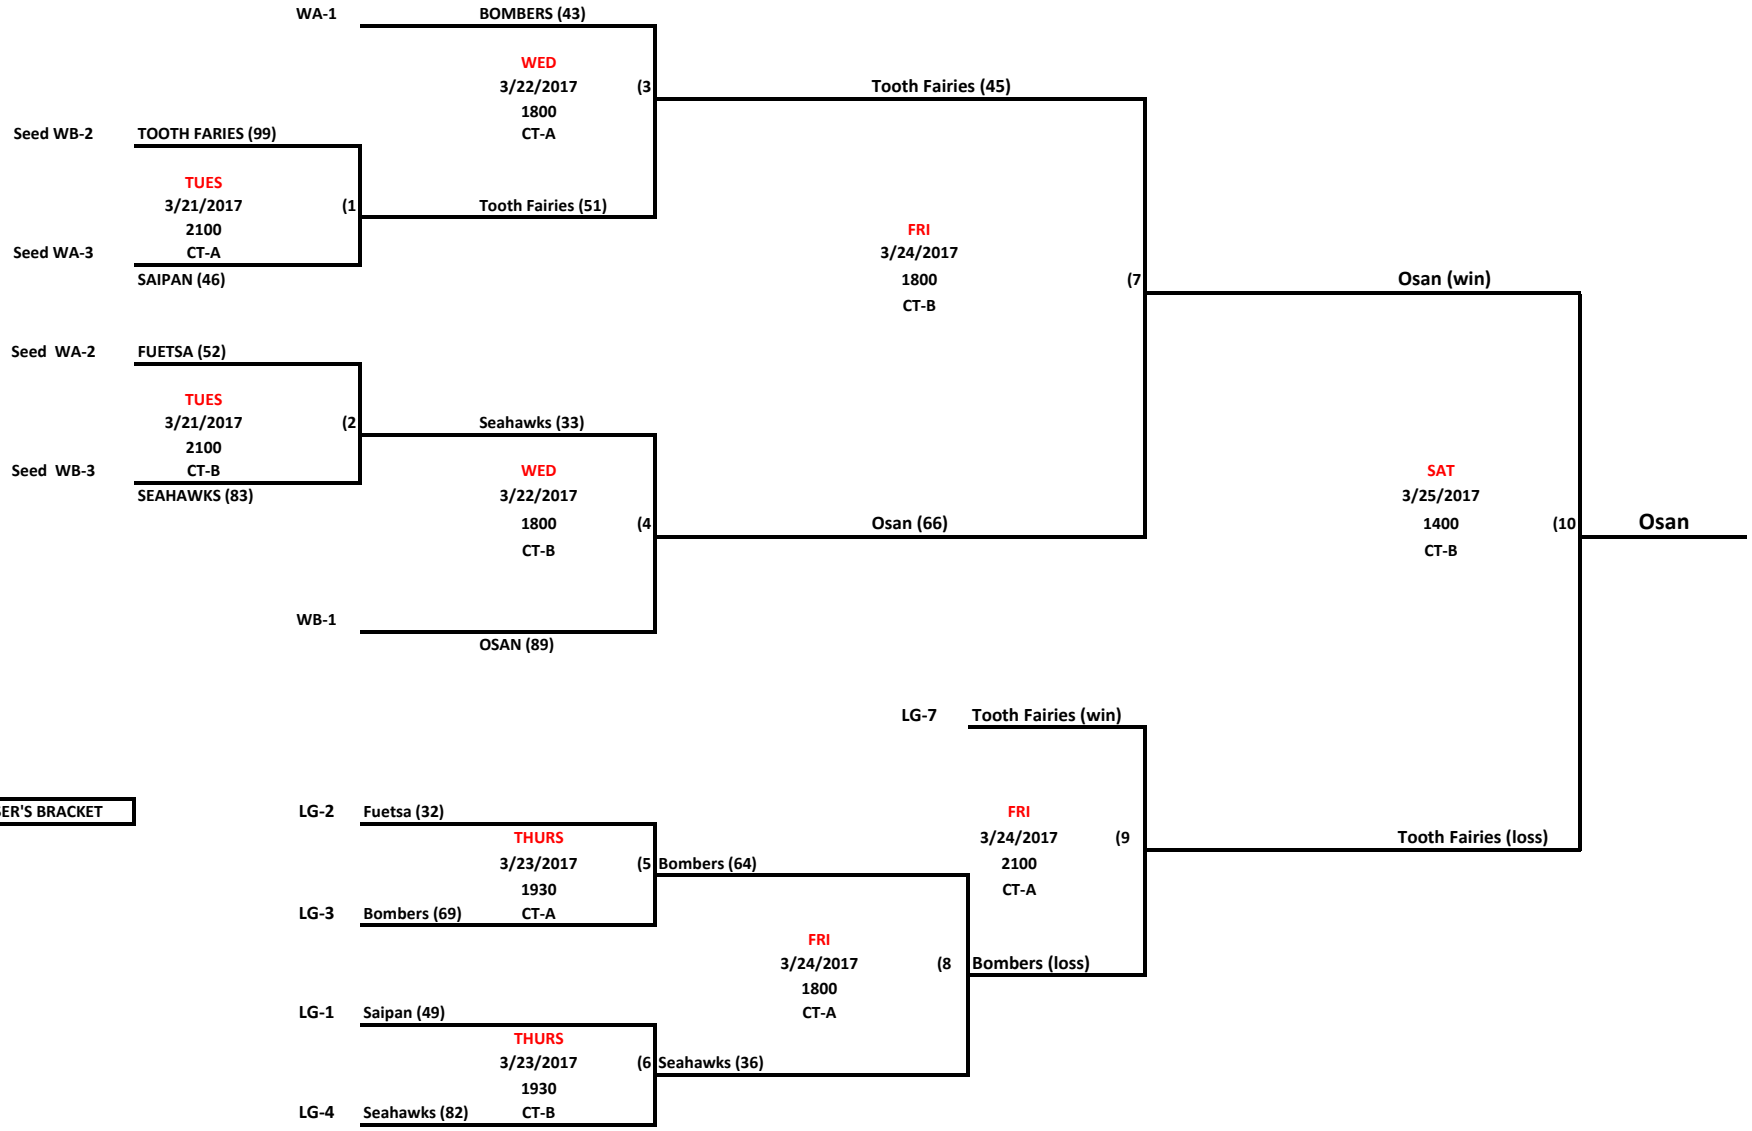

LG-5	Fuetsa (44)		
	FRI		
	3/24/2107	(C1	DONE
	1930		
LG-6	CT-A		
	Saipan (37)		

2017 MARCH MADNESS MEN'S/WOMEN'S ROUND ROBIN GAME SCHEDULE
16- 19 MAR 2017

MEN'S POOL - A

Andersen AFB, Guam
Kunsan AB, Korea
PAWS 2 Heaven, Guam
Team X-Clusive